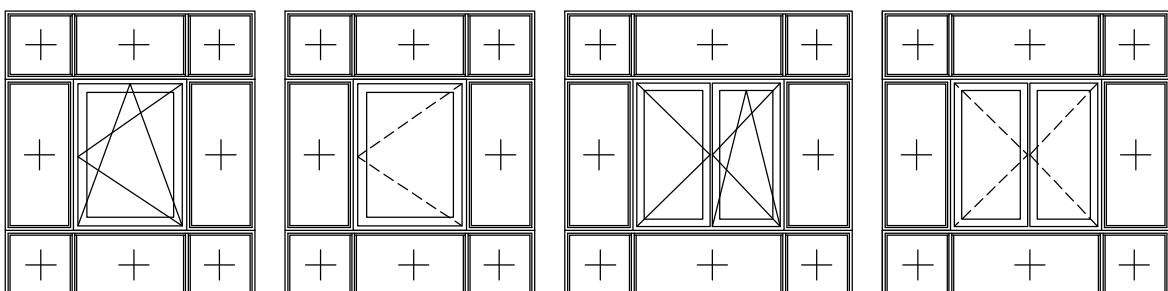

Sistema PVC / PVC System

› **A 70**
ABISAGRADA
HINGED

SISTEMAS DE ALUMINIO Y PVC PARA LA ARQUITECTURA
ARCHITECTURAL ALUMINIUM AND PVC SYSTEMS

FIJO/ FIXED LIGHT

VENTANA/ WINDOWS

Apertura Practicable, Oscilo-Batiente, Abatible y Apertura Exterior/ Side hung opening, tilt-turn, tilt and outward opening

BALCONERA/ BALCONY

Apertura Practicable, Oscilo-Batiente y Apertura Exterior/ Side hung opening, tilt-turn and outward opening

BALCONERA/ BALCONY

Apertura Oscilo-Paralela/ Parallel tilt opening

PUERTA/ DOOR