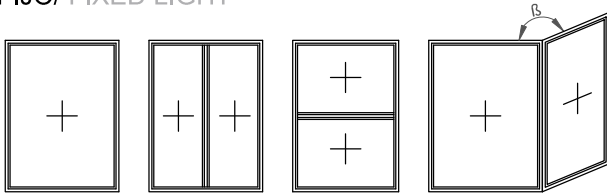

Sistema PVC / PVC System

› **A 70**
ABISAGRADA
HINGED

SISTEMAS DE ALUMINIO Y PVC PARA LA ARQUITECTURA
ARCHITECTURAL ALUMINIUM AND PVC SYSTEMS

FIJO/ FIXED LIGHT

VENTANA/ WINDOWS

Apertura Practicable, Oscilo-Batiente, Abatible y Apertura Exterior/ Side hung opening, tilt-turn, tilt and outward opening

BALCONERA/ BALCONY

Apertura Practicable, Oscilo-Batiente y Apertura Exterior/ Side hung opening, tilt-turn and outward opening

BALCONERA/ BALCONY

Apertura Oscilo-Paralela/ Parallel tilt opening

PUERTA/ DOOR