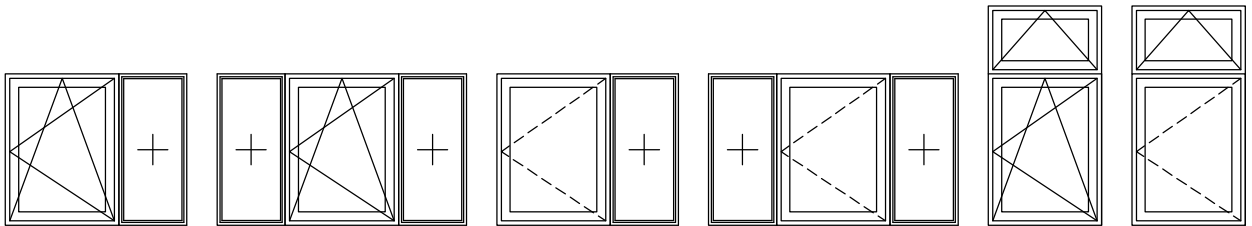

Sistema PVC / PVC System

› **A 70**
ABISAGRADA
HINGED

SISTEMAS DE ALUMINIO Y PVC PARA LA ARQUITECTURA
ARCHITECTURAL ALUMINIUM AND PVC SYSTEMS

FIJO/ FIXED LIGHT

VENTANA/ WINDOWS

Apertura Practicable, Oscilo-Batiente, Abatible y Apertura Exterior/ Side hung opening, tilt-turn, tilt and outward opening

BALCONERA/ BALCONY

Apertura Practicable, Oscilo-Batiente y Apertura Exterior/ Side hung opening, tilt-turn and outward opening

BALCONERA/ BALCONY

Apertura Oscilo-Paralela/ Parallel tilt opening

PUERTA/ DOOR