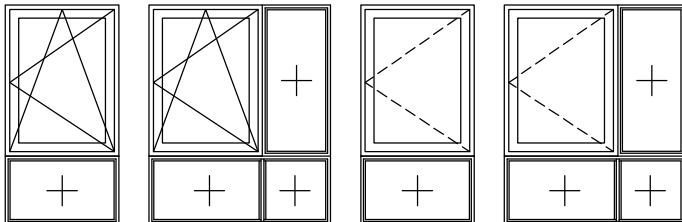

Sistema PVC / PVC System

› **A 70**
ABISAGRADA
HINGED

SISTEMAS DE ALUMINIO Y PVC PARA LA ARQUITECTURA
ARCHITECTURAL ALUMINIUM AND PVC SYSTEMS

FIJO/ FIXED LIGHT

VENTANA/ WINDOWS

Apertura Practicable, Oscilo-Batiente, Abatible y Apertura Exterior/ Side hung opening, tilt-turn, tilt and outward opening

BALCONERA/ BALCONY

Apertura Practicable, Oscilo-Batiente y Apertura Exterior/ Side hung opening, tilt-turn and outward opening

BALCONERA/ BALCONY

Apertura Oscilo-Paralela/ Parallel tilt opening

PUERTA/ DOOR