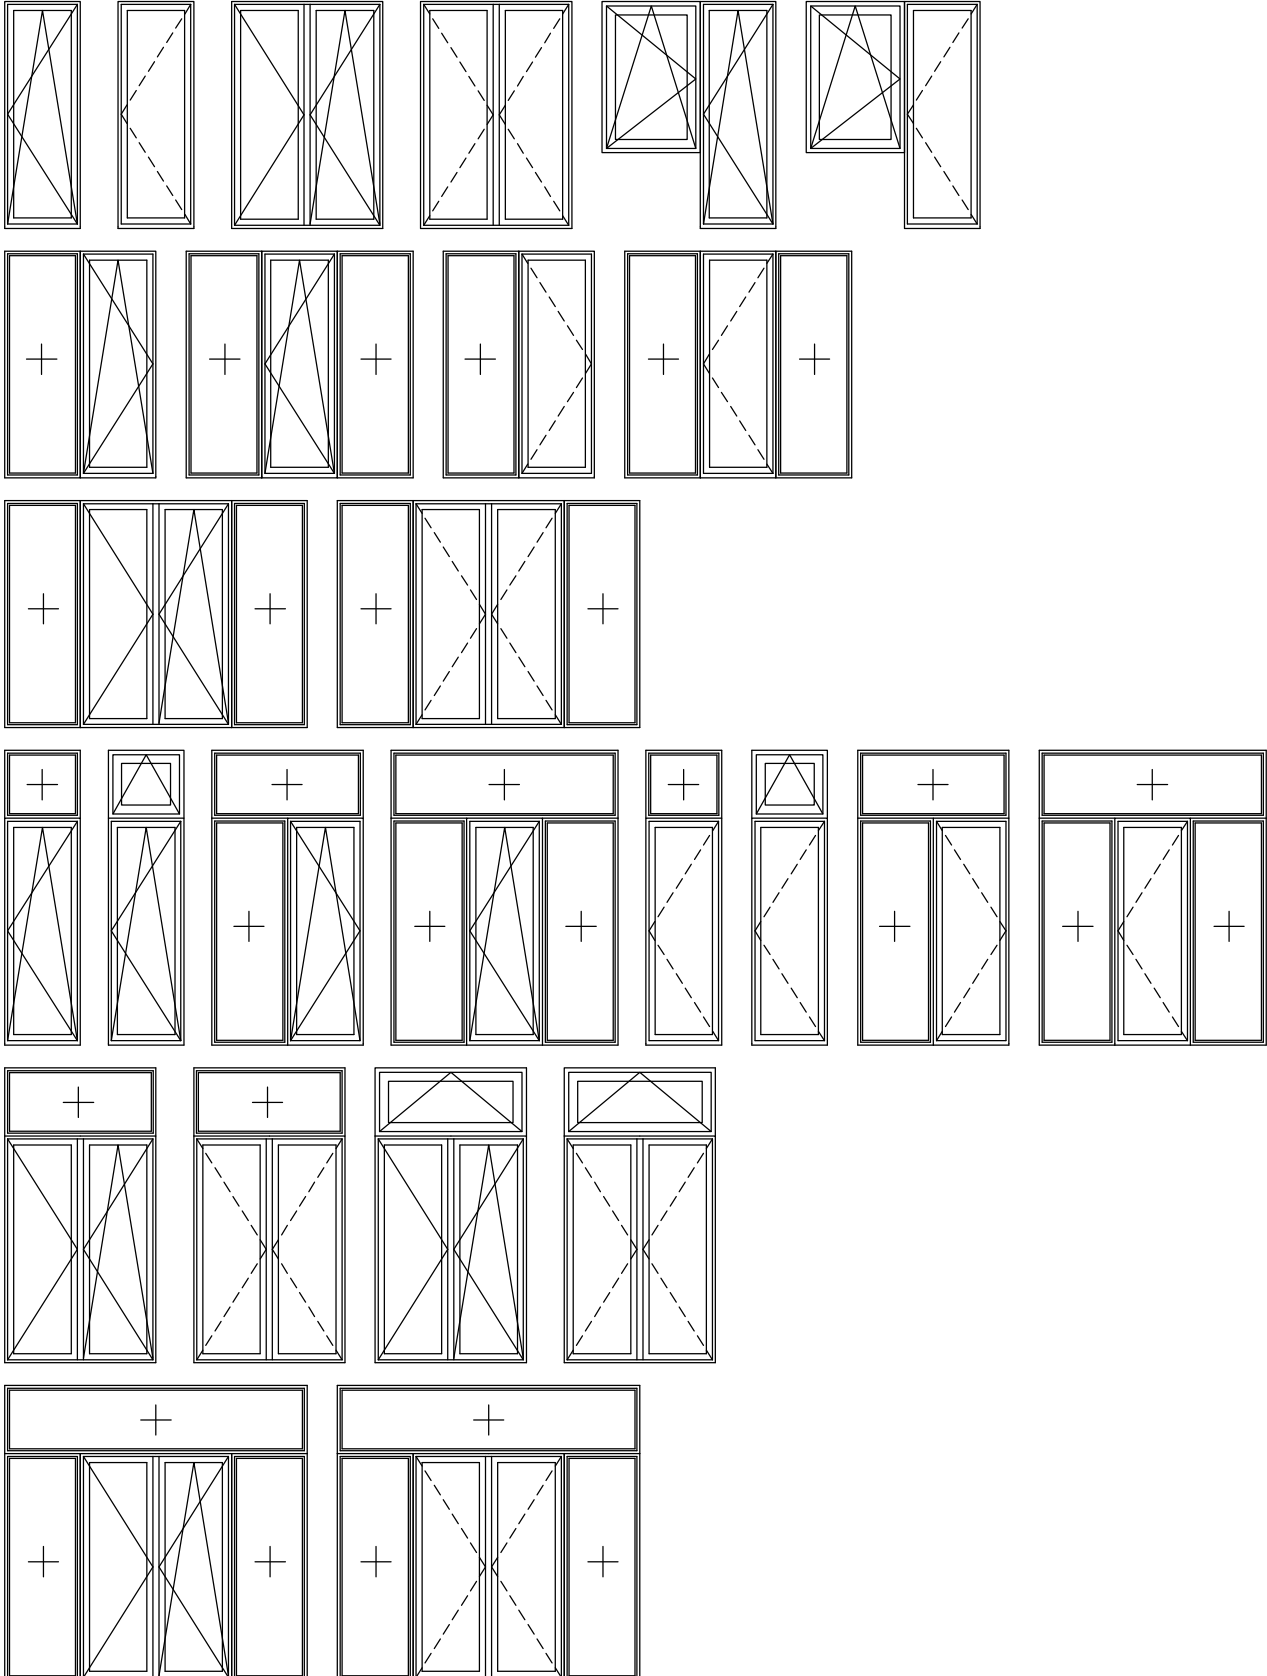

Sistema PVC / PVC System

› **A 70**
ABISAGRADA
HINGED

SISTEMAS DE ALUMINIO Y PVC PARA LA ARQUITECTURA
ARCHITECTURAL ALUMINIUM AND PVC SYSTEMS

FIJO/ FIXED LIGHT

VENTANA/ WINDOWS

Apertura Practicable, Oscilo-Batiente, Abatible y Apertura Exterior/ Side hung opening, tilt-turn, tilt and outward opening

BALCONERA/ BALCONY

Apertura Practicable, Oscilo-Batiente y Apertura Exterior/ Side hung opening, tilt-turn and outward opening

BALCONERA/ BALCONY

Apertura Oscilo-Paralela/ Parallel tilt opening

PUERTA/ DOOR

Apertura Interior y Apertura Exterior/ Inward opening and outward opening