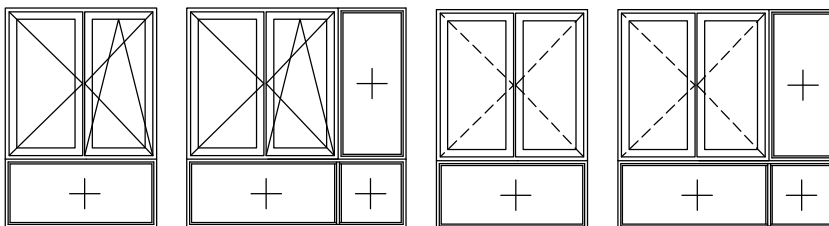

Sistema PVC / PVC System

› **A 70**
ABISAGRADA
HINGED

SISTEMAS DE ALUMINIO Y PVC PARA LA ARQUITECTURA
ARCHITECTURAL ALUMINIUM AND PVC SYSTEMS

FIJO/ FIXED LIGHT

VENTANA/ WINDOWS

Apertura Practicable, Oscilo-Batiente, Abatible y Apertura Exterior/ Side hung opening, tilt-turn, tilt and outward opening

BALCONERA/ BALCONY

Apertura Practicable, Oscilo-Batiente y Apertura Exterior/ Side hung opening, tilt-turn and outward opening

BALCONERA/ BALCONY

Apertura Oscilo-Paralela/ Parallel tilt opening

PUERTA/ DOOR