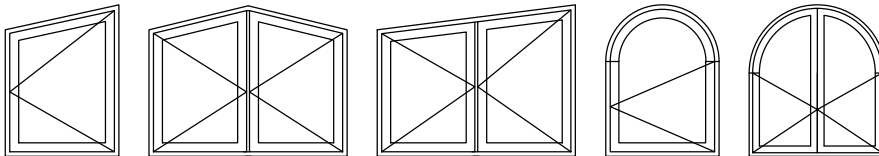

Sistema PVC / PVC System

› **A 70**
ABISAGRADA
HINGED

SISTEMAS DE ALUMINIO Y PVC PARA LA ARQUITECTURA
ARCHITECTURAL ALUMINIUM AND PVC SYSTEMS

FIJO/ FIXED LIGHT

VENTANA/ WINDOWS

Apertura Practicable, Oscilo-Batiente, Abatible y Apertura Exterior/ Side hung opening, tilt-turn, tilt and outward opening

BALCONERA/ BALCONY

Apertura Practicable, Oscilo-Batiente y Apertura Exterior/ Side hung opening, tilt-turn and outward opening

BALCONERA/ BALCONY

Apertura Oscilo-Paralela/ Parallel tilt opening

PUERTA/ DOOR

Apertura Interior y Apertura Exterior/ Inward opening and outward opening